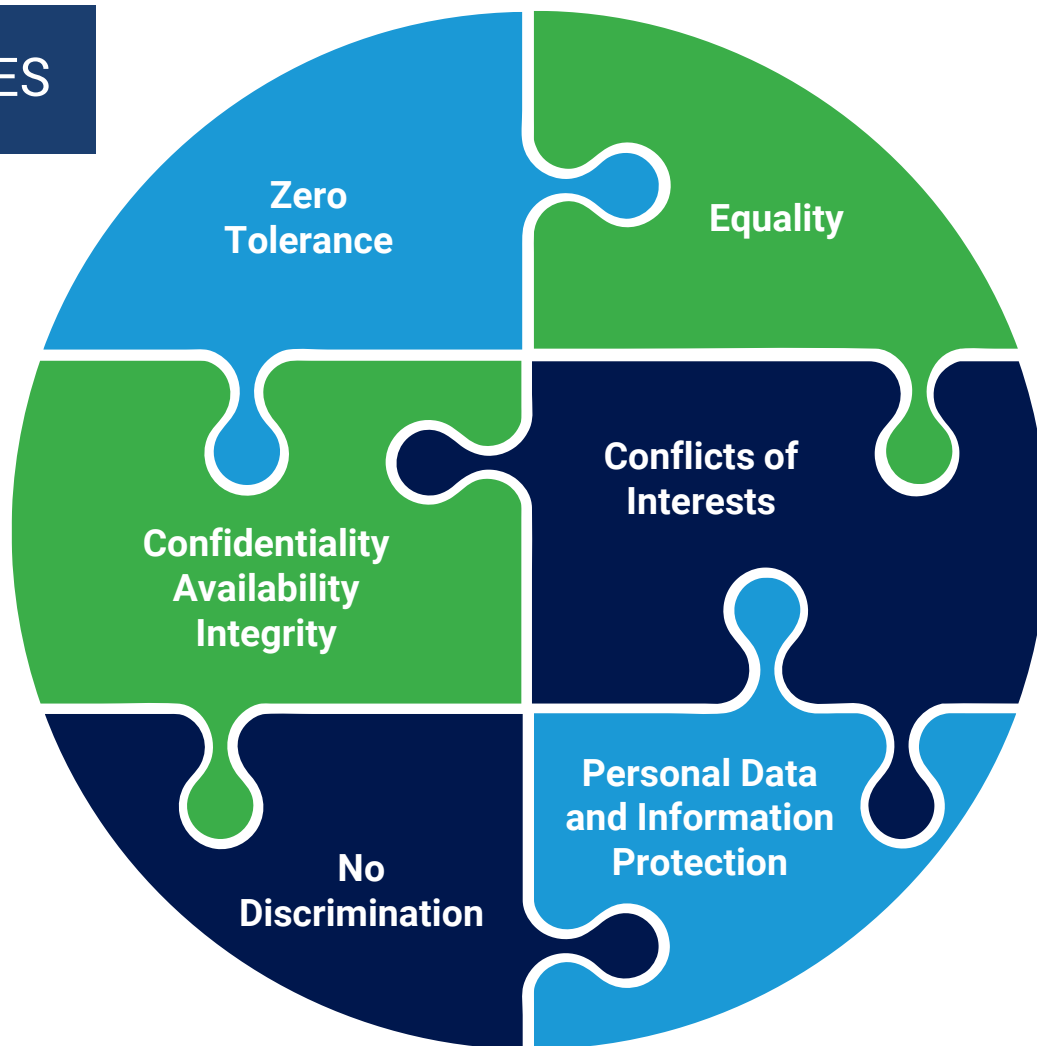

Crime Prevention Model.

In Gasoducto de Morelos all activities are developed with ethics and integrity. We reject all forms of fraud, bribery, and corruption.

PRINCIPLES

CRIME PREVENTION
MODEL

canal.etico@gasdemorelos.mx 
www.gasoductodemorelos.com.mx